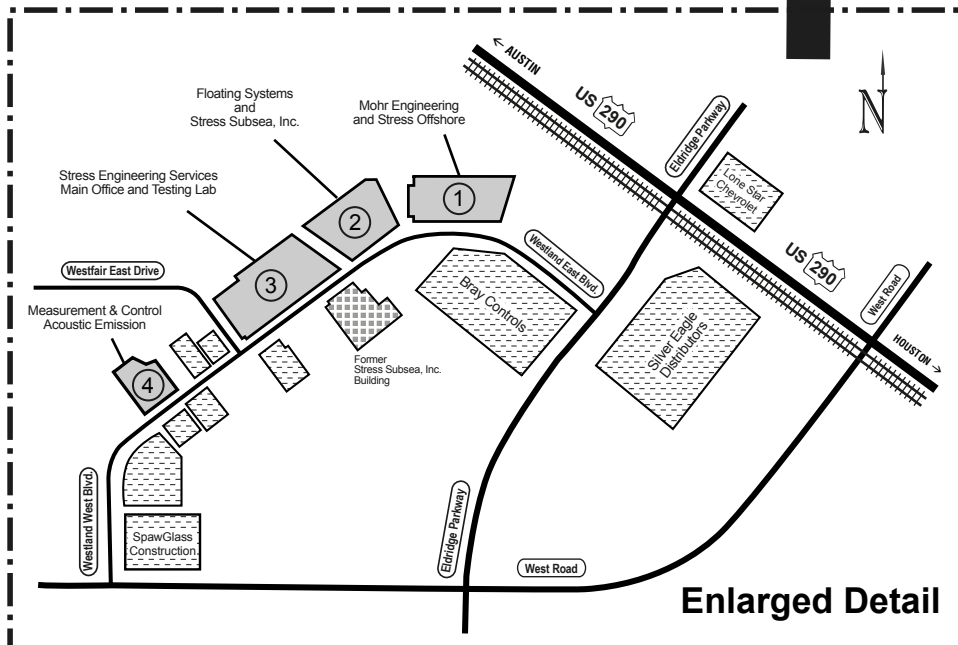

Area Map of Stress Engineering Services Houston Campus

Enlarged Detail

- ① Mohr Engineering Division
Stress Offshore
13602 Westland East Blvd.
Houston, Texas 77041-1205
Phone: 281.469.2177
- ② Stress Engineering's Floating
Systems and Stress Subsea
13610 Westland East Blvd.
Houston, Texas 77041-1205
Phone: 281.890.8441
- ③ Stress Engineering Services, Inc.
13800 Westfair East Drive
Houston, Texas 77041-1101
Phone: 218.955.2900
- ④ Stress Measurement & Control
and Acoustic Emissions
8505 Westland West Blvd.
Houston, Texas 77041-1215
Phone: 281.955.2909