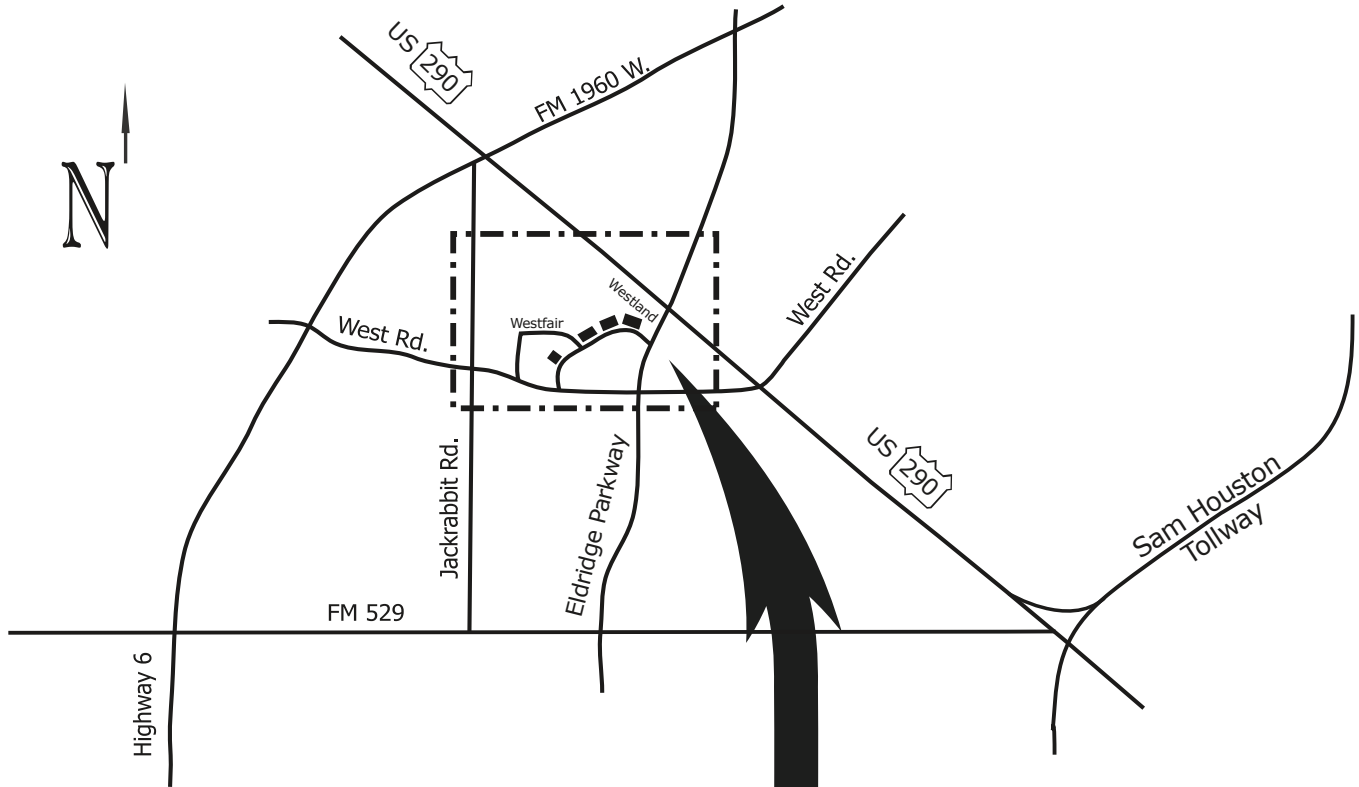

Area Map of Stress Engineering Services Houston Campus

Enlarged Detail

- ① Mohr Engineering Division
Stress Offshore
13602 Westland East Blvd.
Houston, Texas 77041-1205
Phone: 281.469.2177
- ② Stress Engineering's Floating
Systems and Stress Subsea
13610 Westland East Blvd.
Houston, Texas 77041-1205
Phone: 281.890.8441
- ③ Stress Engineering Services, Inc.
13800 Westfair East Drive
Houston, Texas 77041-1101
Phone: 218.955.2900
- ④ Stress Measurement & Control
and Acoustic Emissions
8505 Westland West Blvd.
Houston, Texas 77041-1215
Phone: 281.955.2909